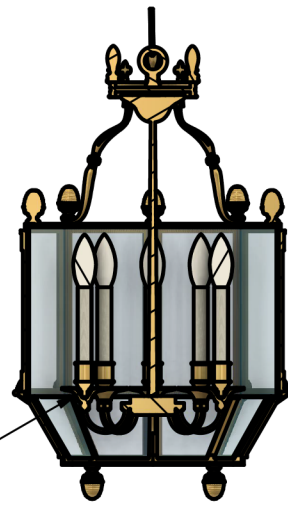

A-A  
(1:10)

8 lights E14

Dept.	Technical reference Ref 1192	Created by BAF 2020	Approved by	
Classique	Document type R&D		Document status	
	Title Lanterne 8 faces		DWG No.	
	Rev.	Date of issue	Sheet 1/1	