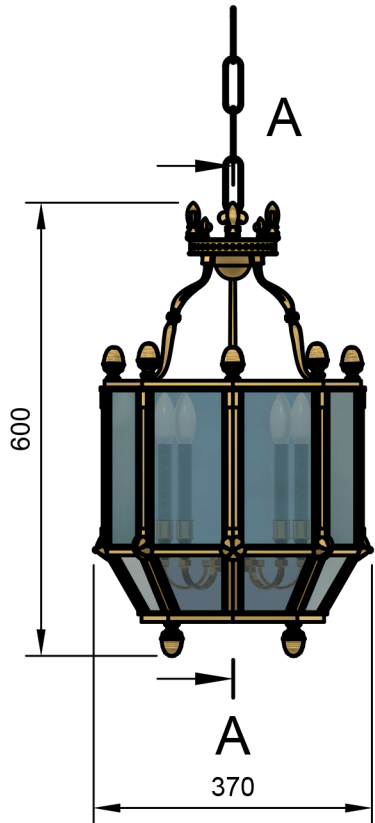

A-A  
(1:10)

8 lights E14

Dept.	Technical reference Ref 1192	Created by BAF 2020	Approved by	
Classique	Document type R&D		Document status	
	Title Lanterne 8 faces		DWG No.	
	Rev.	Date of issue	Sheet 1/1	